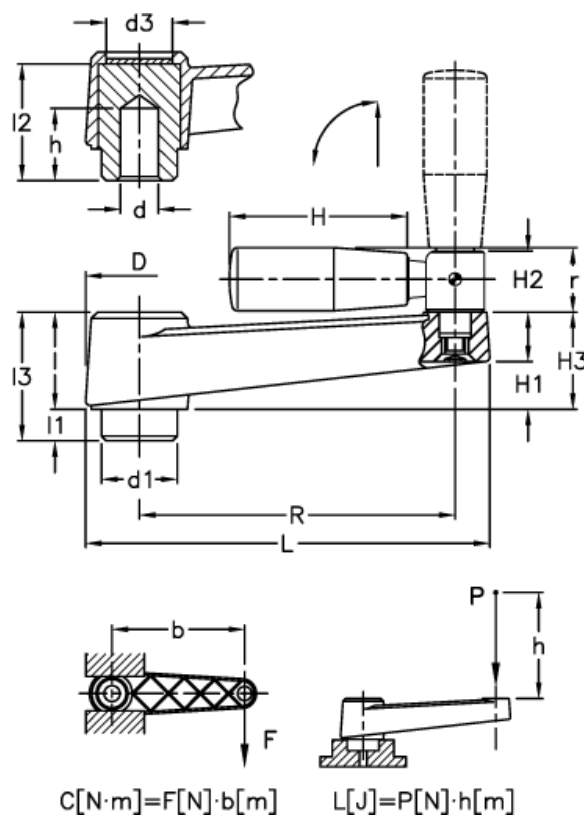

# Data Sheet

Article number: 2301044416  
 Description: E+G Crank handle  
 MT.130+IR

## Measures

C (N m) = 350	H2 = 20	r = 22
D = 40	H3 = 35	R = 130
d1 = 28	l = 35	
d3 = 25	L = 162	
d H9 = 10	L (J) = 45	
H = 65	l1 = 14	
h = 30	l2 = 44	
H1 = 20	l3 = 49	